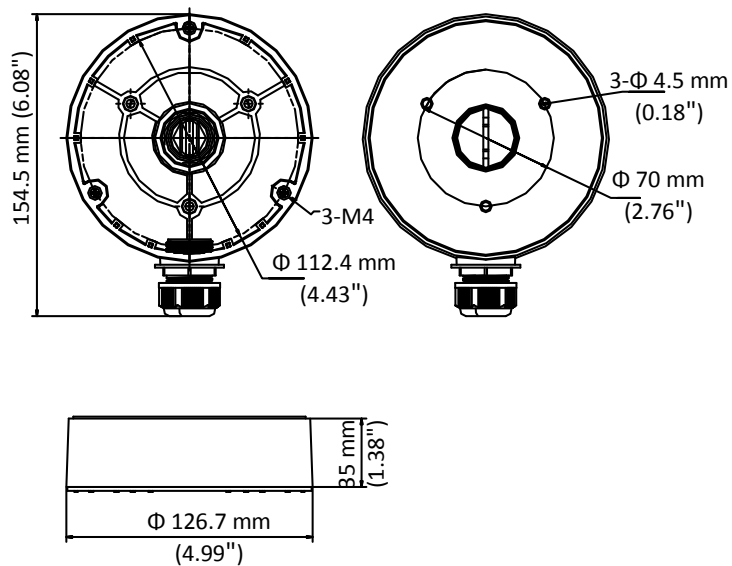

DS-1280ZJ-DM8-Black

Junction Box for Dome Camera

Feature

- Aluminum alloy material with surface spray treatment
- With side inlet(s) and bottom inlet(s)
- With interchangeable bottom waterproof cover and side gland nut
- Adopts waterproof design

Dimension

Available Model

DS-1280ZJ-DM8-Black

Parameter

Model	DS-1280ZJ-DM8-Black
Parameters	Junction Box for Dome Camera
Appearance	Hikvision Black
Material	Aluminum Alloy
Dimension	Φ126.7 mm × 35 mm (4.99" × 1.38")
Weight	Approx. 210 g (0.46 lb.)

Notes

- The junction box should be installed on the flat surface.
- The waterproof rubber is necessary for the outdoor application.
- The wall should be capable of supporting at least 3 times as much as the total weight of the camera, and the junction box.
- The maximum load capacity of the junction box is 1 kg (2.2 lb.).